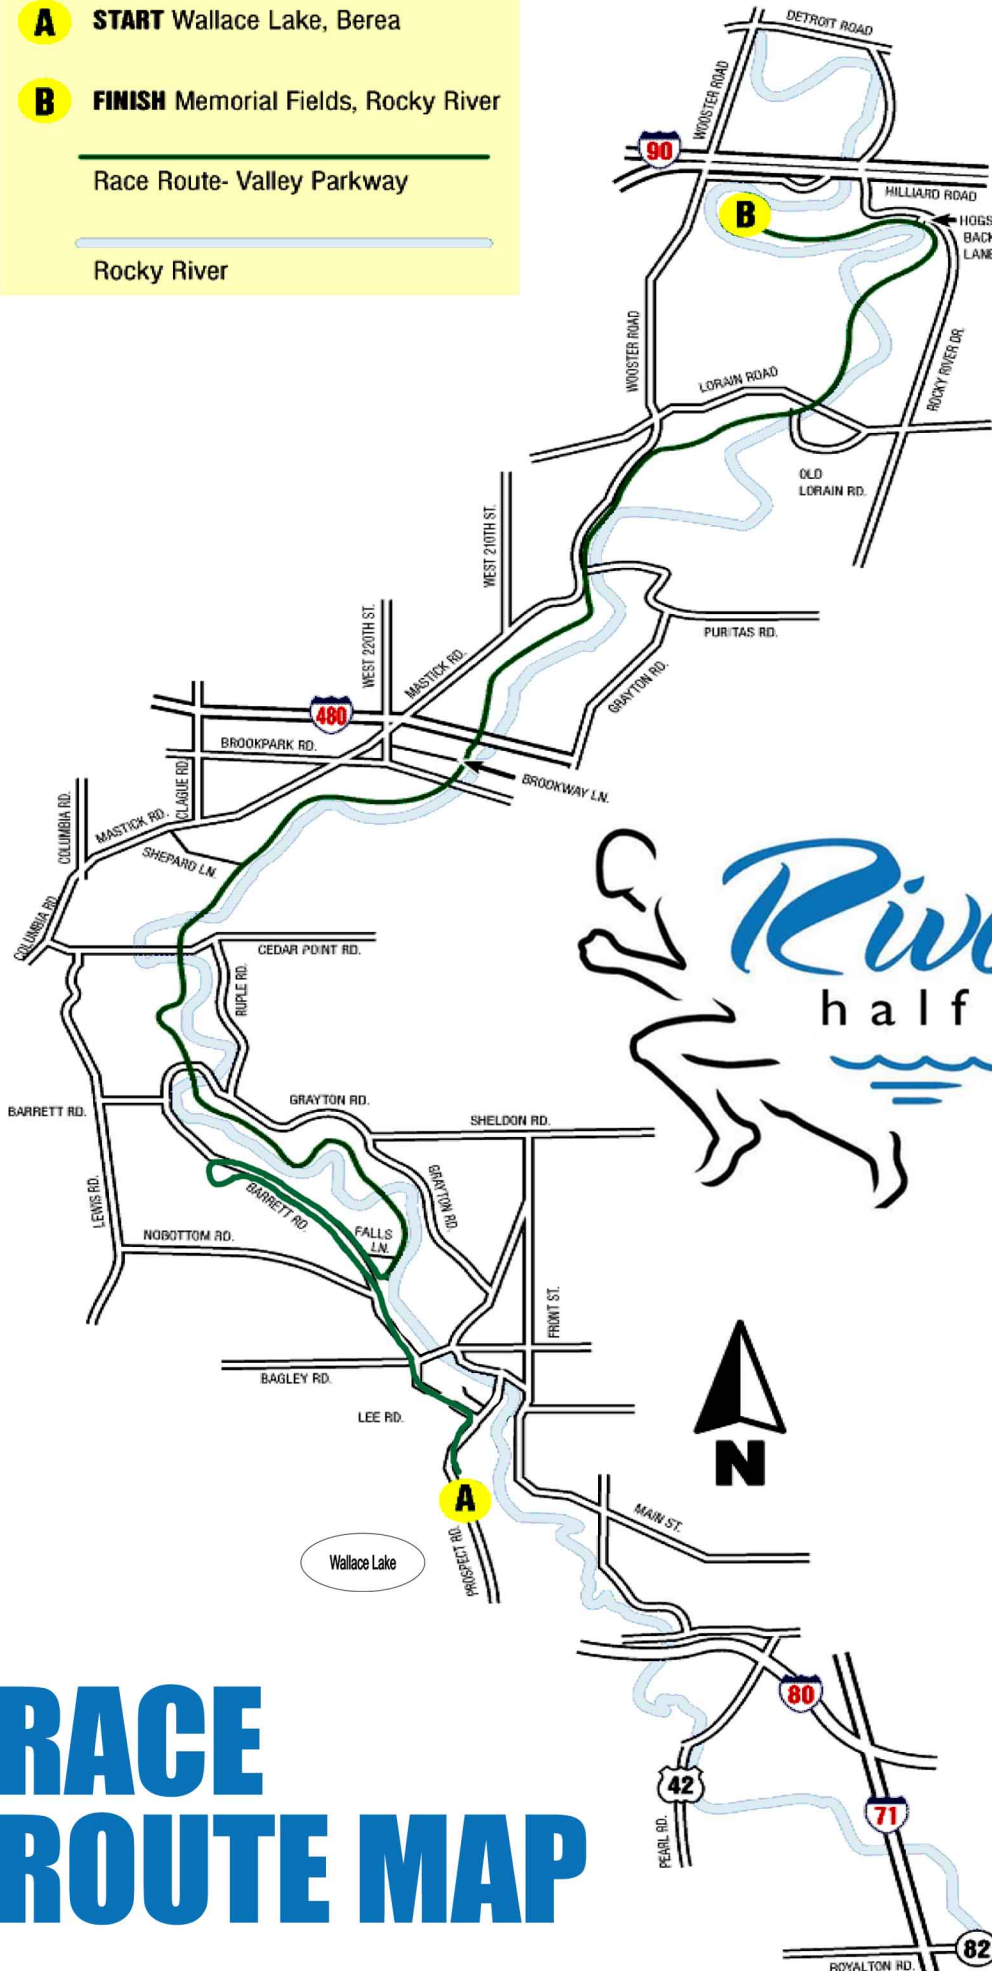

A **START** Wallace Lake, Berea

B **FINISH** Memorial Fields, Rocky River

Race Route- Valley Parkway

Rocky River

River Run Half Marathon

- North on Valley Parkway, cross Bagley Road
- Valley Parkway turns in to Barrett
- Continue right on Barrett at Nobottom Rd.
- Left onto Park Place Rd. and around the development and back to Barrett Rd.
- Left onto Valley Pky. to the Finish Line at Memorial Fields.

RACE ROUTE MAP